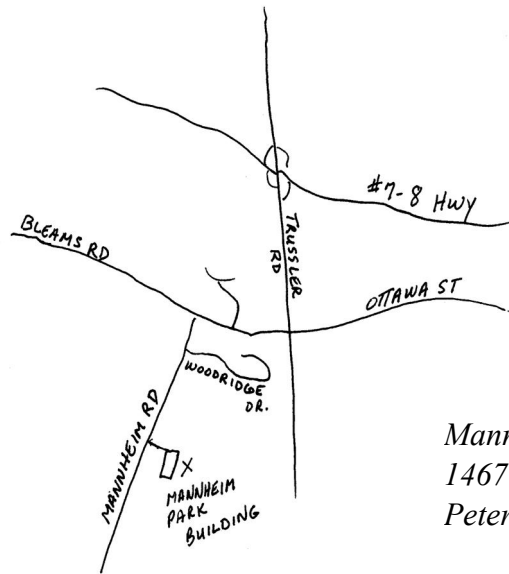

**Directions to Mannheim Park
for
Workshops and Quilting Circle**

*Mannheim Community Centre
1467 Mannheim Road,
Petersburg, ON N0B 2H0*

Unless otherwise noted, workshops will be held at the Mannheim Park Building. To get to there from Kitchener-Waterloo:

- ❖ Take the Conestoga Expressway westbound toward Stratford
- ❖ Exit at Trussler Road (one exit past Fischer Hallman)
- ❖ Turn south (left) onto Trussler Road
- ❖ Turn right at Ottawa Street
- ❖ Turn left at the Mannheim Road. Drive about 1 km until you see a round sign on the left with a big green "P"

The building is set back from the road; there is ample parking.